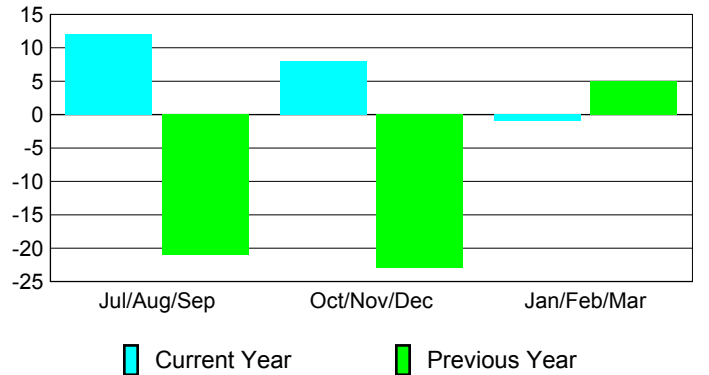

Membership Results
2009-2010

Membership
2008-2009

Month	Net Memb Goal	Actual New Memb	Actual Dropped Memb	Gain/Loss of Memb	Gain/Loss of Memb
Jul/Aug/Sep	-10	33	-21	12	-21
Oct/Nov/Dec	2	36	-28	8	-23
Jan/Feb/Mar	20	33	-34	-1	5
Totals	12	102	-83	19	-39

Membership Results 2009-2010

Goal, New, Dropped, Gain/Loss

Comparison of Membership Gain/Loss

Current Year Compared to the Previous Year

Gender Comparison 2009-2010