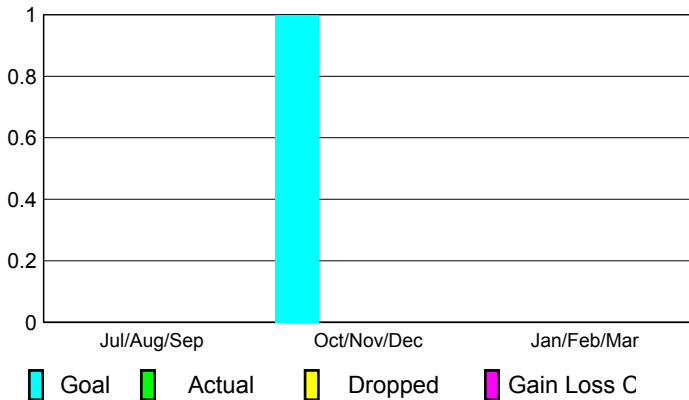

2009-2010 GMT Quarterly Report for District (or Undistricted) **District 115CS**

GMT: **HOWARD PATRICK LEE**

Location: **PORTUGAL**

GMT CA: **4**

CLUBS

Club Results
2009-2010

Clubs
2008-2009

Month	New Club Goal	Actual New Clubs	Actual Dropped Clubs	Gain/Loss of Clubs	Gain/Loss of Clubs
Jul/Aug/Sep	0	0	0	0	-2
Oct/Nov/Dec	1	0	0	0	-1
Jan/Feb/Mar	0	0	0	0	0
Totals	1	0	0	0	-3

Club Results 2009-2010

Goal, New, Dropped, Gain/Loss

Comparison of Club Gain/Loss

Current Year Compared to the Previous Year

YTD Status Quo Clubs 2009-2010

Status Quo Clubs Compared to Status Quo Members

MEMBERSHIP