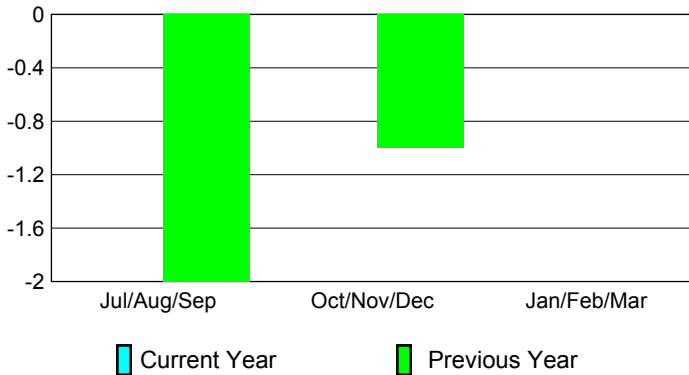

Club Results 2009-2010

Goal, New, Dropped, Gain/Loss

Comparison of Club Gain/Loss

Current Year Compared to the Previous Year

YTD Status Quo Clubs 2009-2010

Status Quo Clubs Compared to Status Quo Members

MEMBERSHIP