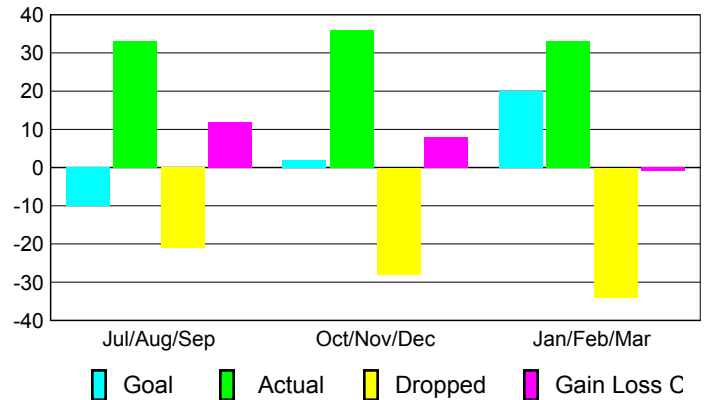

Membership Results 2009-2010

Goal, New, Dropped, Gain/Loss